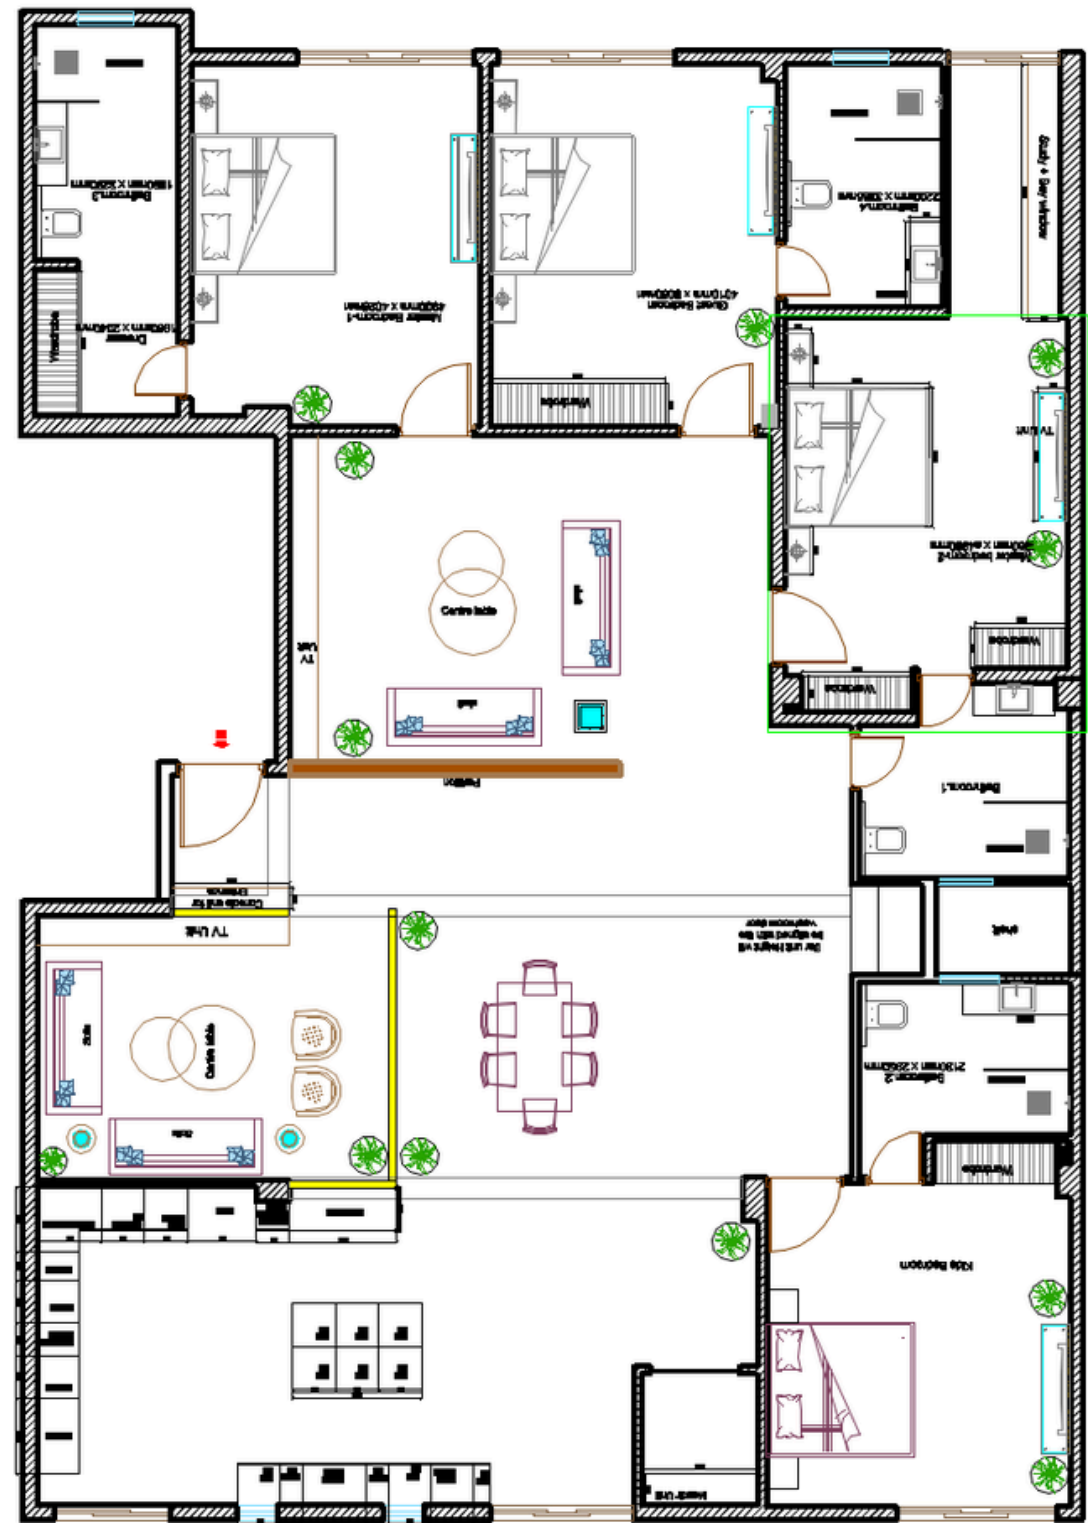

Location & Plot Details

Plot Area - 4000sq Feet

Plot Facing - South

Key Features -

1. Near by walking distance park
2. Accord Superspeciality Hospital in 2 Km
3. Near by Distance Sector 85 Market
4. Various School for kids within 5km
5. Clubhouse facility by Puri Luxuria

FORTUNE HOMES

Key Features -

- 4 Big Size Bedroom one with Seperate dresser area
- Seperate Dish Washing Area
- Seperate Kitchen Washing Area
- 3 Attached Washroom with 1 common washroom
- Lift Facility connected to all floors
- 2 Living Room with one dining area
- Seperate Puja room as per vastu

Foyer Area - Size(6' x 5'-6")

Key Features -

- Flooring - Italian tile
- Walls - Pop with Paint
- Shoe Rack Console unit
- False Ceiling Design

FORTUNE HOMES

Disclaimer: This illustrative image is for reference purposes only and may not be an accurate representation of products used. Please refer to the drawings for specific sizes/ dimensions and samples for colors/ finishes.

Living Area -1

Size(12' x 16'-6")

Key Features -

- Flooring - Italian tile
- Walls - Pop with Paint
- Modern Wall Design
- False Ceiling Design

FORTUNE HOMES

Disclaimer: This illustrative image is for reference purposes only and may not be an accurate representation of products used. Please refer to the drawings for specific sizes/ dimensions and samples for colors/ finishes.