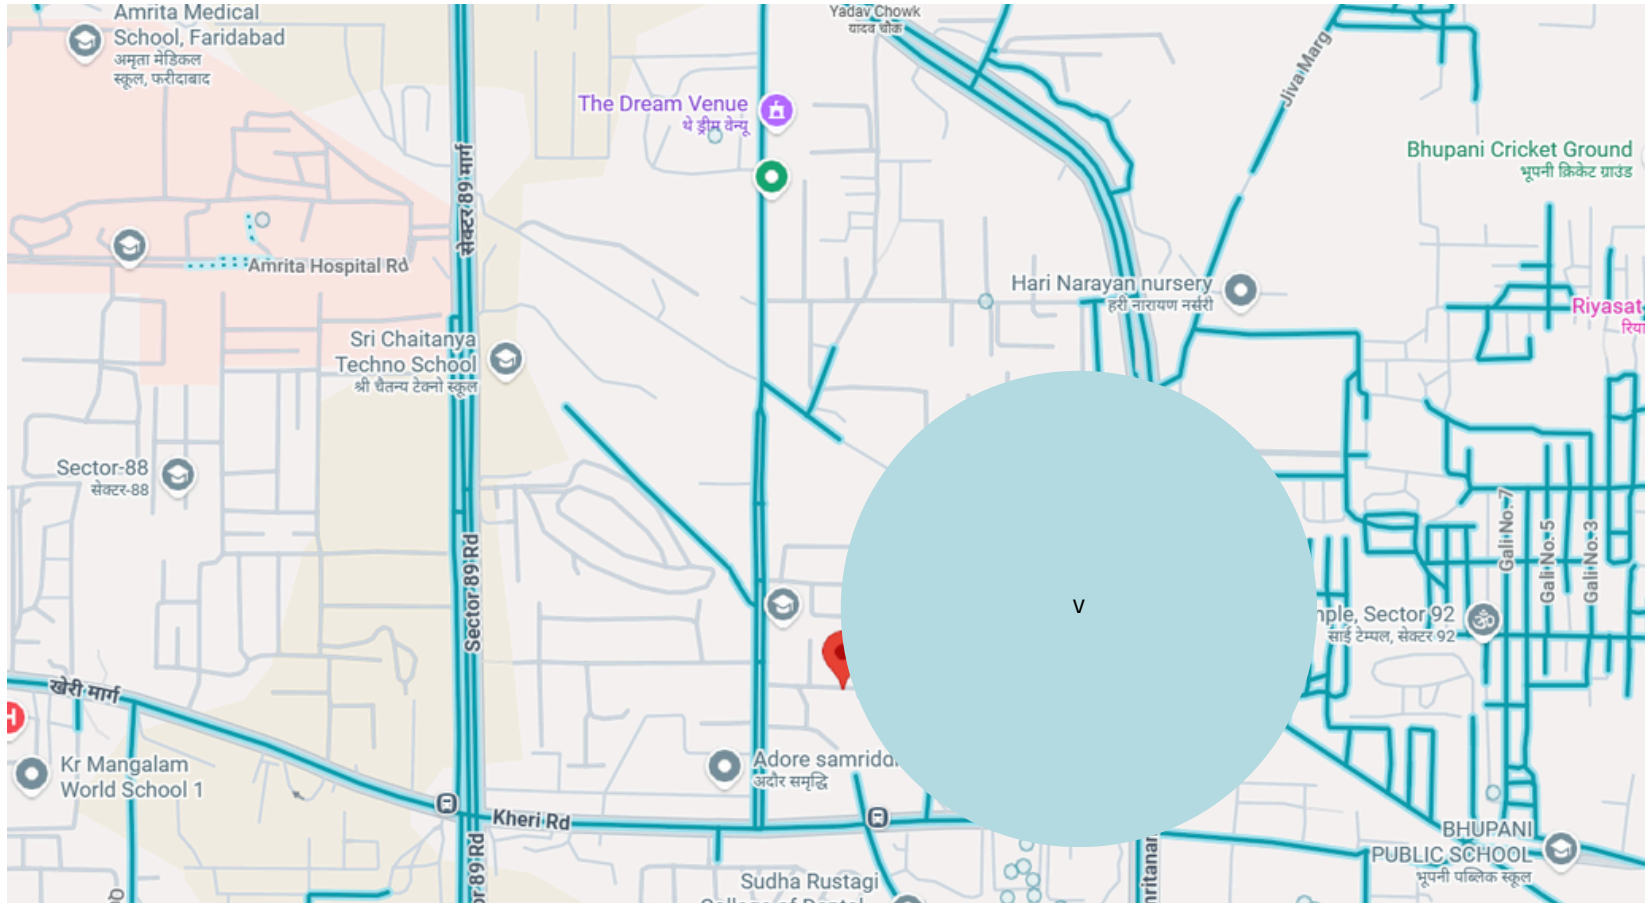

Location & Plot Details

Plot Area - 4000sq Feet

Plot Facing - South

Key Features -

1. Near by walking distance park
2. Accord Superspeciality Hospital in 2 Km
3. Near by Distance Sector 85 Market
4. Various School for kids within 5km
5. Clubhouse facility by Puri Luxuria