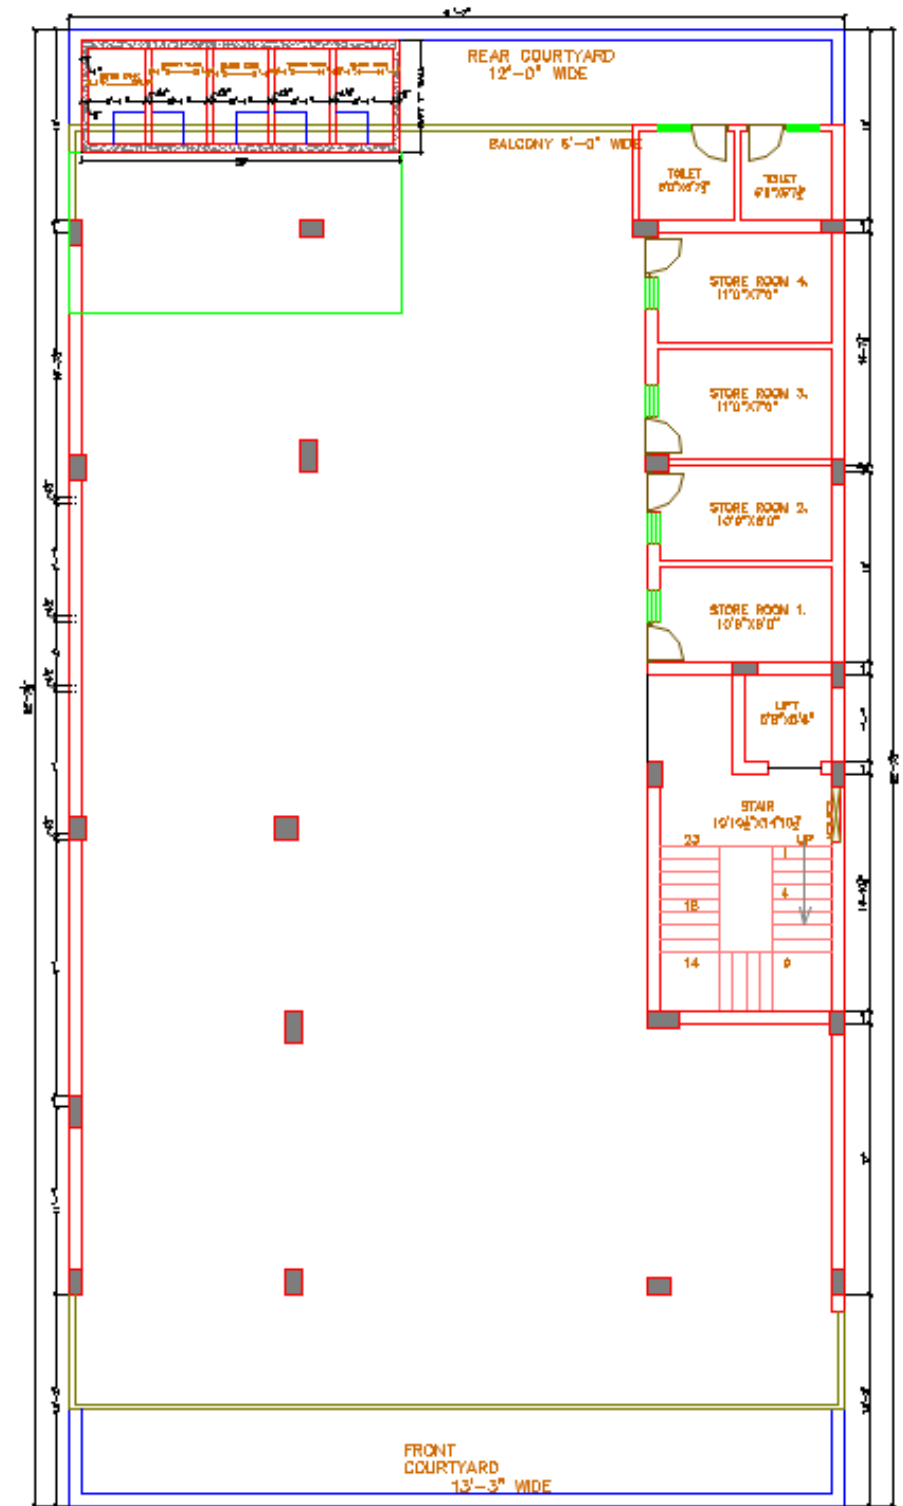

Location & Plot Details

Plot Area - 4000sq Feet

Plot Facing - South

Key Features -

1. Near by walking distance park
2. Accord Superspeciality Hospital in 2 Km
3. Near by Distance Sector 85 Market
4. Various School for kids within 5km
5. Clubhouse facility by Puri Luxuria

FORTUNE HOMES

Key Features -

- 4 Big Size Bedroom one with Seperate dresser area
- Seperate Dish Washing Area
- Seperate Kitchen Washing Area
- 3 Attached Washroom with 1 common washroom
- Lift Facility connected to all floors
- 2 Living Room with one dining area
- Seperate Puja room as per vastu

Foyer Area - Size(6' x 5'-6")

Key Features -

- Flooring - Italian tile
- Walls - Pop with Paint
- Shoe Rack Console unit
- False Ceiling Design

FORTUNE HOMES

Disclaimer: This illustrative image is for reference purposes only and may not be an accurate representation of products used. Please refer to the drawings for specific sizes/ dimensions and samples for colors/ finishes.

Kitchen

Size(15' x 18')

Key Features -

- Flooring - Italian tile
- Walls - Pop with Paint
- Modern Open Kitchen with Breakfast Counter
- Modular kitchen by Livspace
- False Ceiling Design
- Ambient Lighting