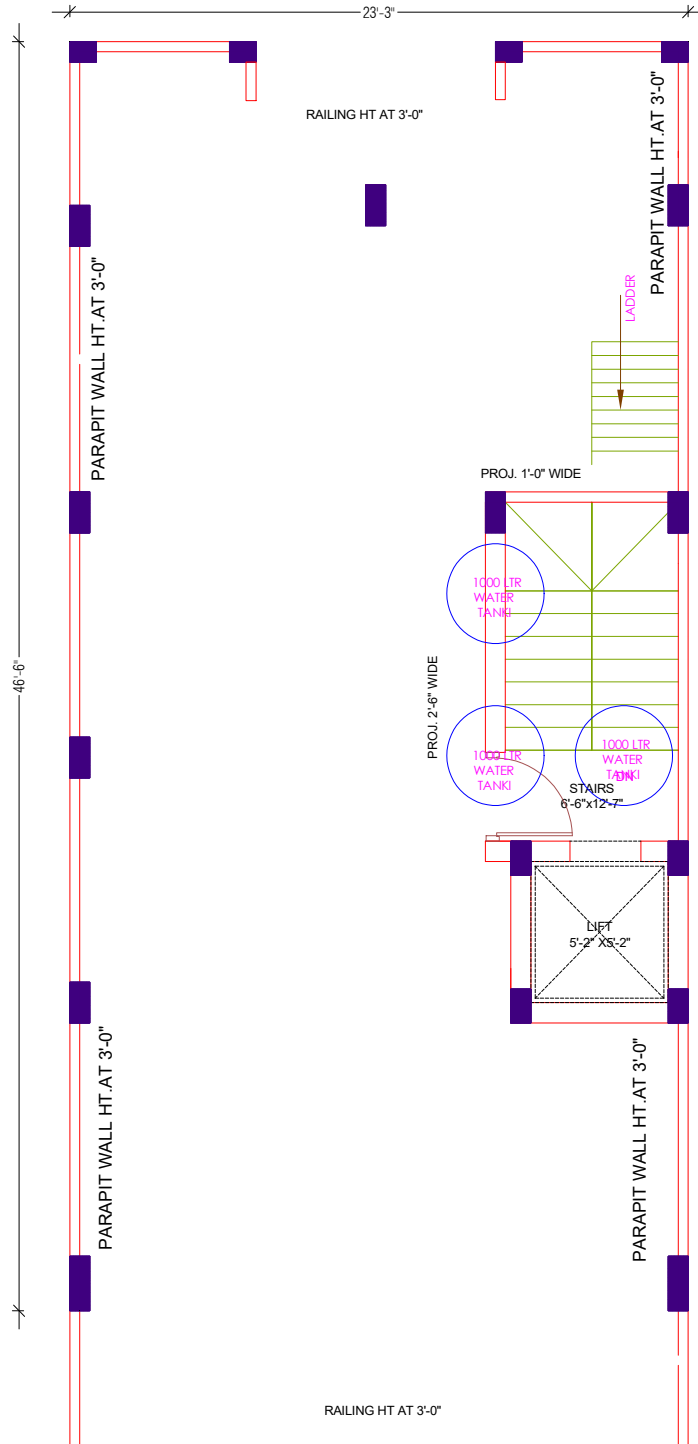

C-03, HONOR HOMES, SECTOR-89, FARIDABAD

MARKET PLAN

ROOMS	
A/C PIPE FITTINGS	MALASIAN WITH INSULATION
PAINT	ASIAN
WALL PAPER	BEDROOM WALL
WOODEN CHOWKHAT	MURANDI/ CHAAP
GLASS	AIS/SANTGOBAIN
POP CEILING	SAKARNI/ AGGARWAL
ALMIRAH	3 BEDROOM
DOORS	FLUSH DOOR WITH VENEER FINISH AND MELAMINE POLISH
ENTRANCE DOORS	FLUSH DOOR WITH VENEER FINISH AND MELAMINE POLISH
DOOR HANDLES	DORMA
KITCHEN	
KITCHEN	SEMI MODULAR WITH LAMINATE FINISH
ADDITIONAL FACILITIES	
ARTIFICIAL GRASS	BALCONY FRONT BALCONY
DOOR PHONE	
CAMERA WIRING	

C-03, HONOR HOMES, SECTOR-89, FARIDABAD

MARKET PLAN

STILT FLOOR PLAN

C-03, HONOR HOMES, SECTOR-89, FARIDABAD

MARKET PLAN

TYPICAL FLOOR PLAN

C-03, HONOR HOMES, SECTOR-89, FARIDABAD

MARKET PLAN

TERRACE FLOOR PLAN

C-03, HONOR HOMES, SECTOR-89, FARIDABAD

HONOR HOMES, SECTOR-89, FARIDABAD