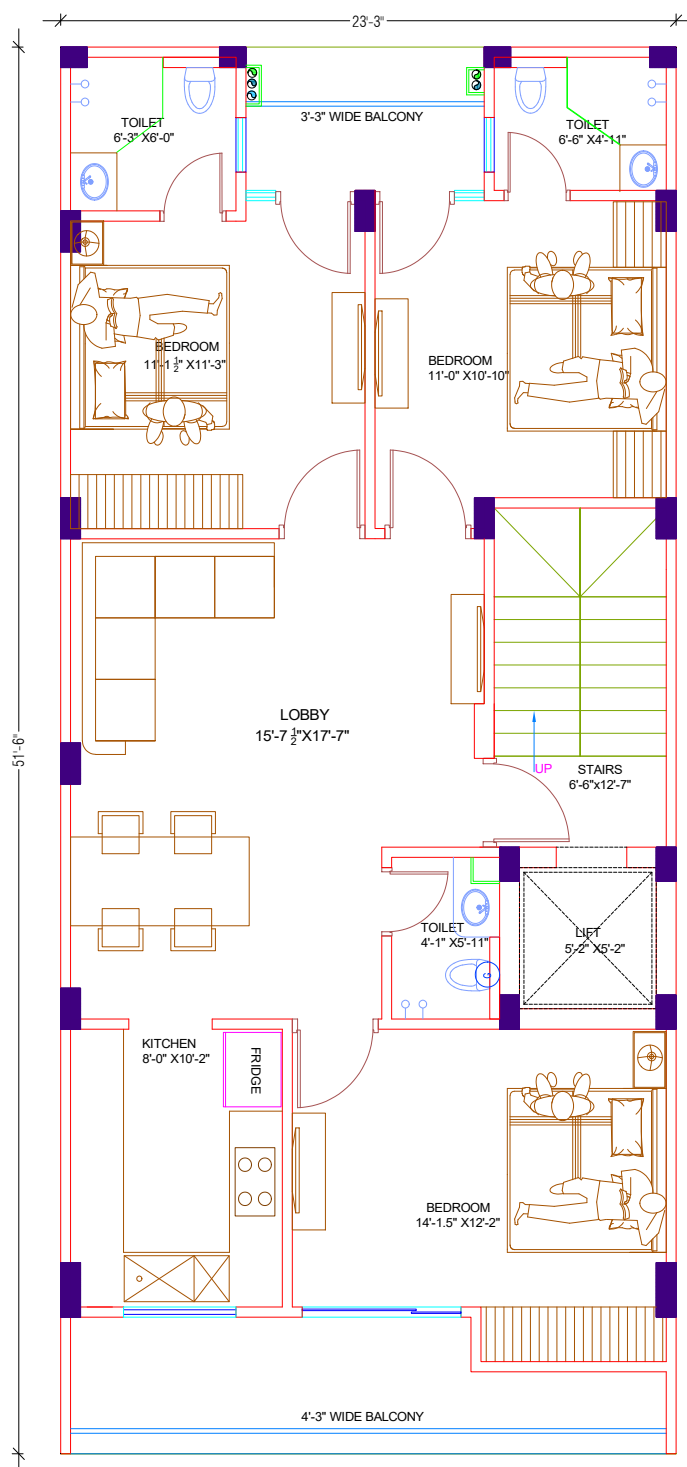

C-03

C-03, HONOR HOMES, SECTOR-89, FARIDABAD

MARKET PLAN

CIVIL WORK	
CEMENT	ULTRATECH
STEEL	RATHI
BRICK	FIRST CLASS
ELECTRICAL WORK	
ELECTRICAL CONDUTE	POLY PACK
ELECTRICAL WIRES	HAVELLS
SWITCH BOARDS	HAVELLS
LIGHTINGS	HAVELLS
BATHROOM	
SANITARY PIPES	ASTRAL
SEWAGE PIPES	ASHIRWAD
BATH FITTINGS	JAQUAR
BATH FIXTURES	HINDWARE
FLOORING	
TILES	LOBBY, KITCHEN, TOILET, BEDROOM
WOODEN	ONE BEDROOM
GRANITE	STAIRCASE

C-03, HONOR HOMES, SECTOR-89, FARIDABAD

MARKET PLAN

ROOMS	
A/C PIPE FITTINGS	MALASIAN WITH INSULATION
PAINT	ASIAN
WALL PAPER	BEDROOM WALL
WOODEN CHOWKHAT	MURANDI/ CHAAP
GLASS	AIS/SANTGOBAIN
POP CEILING	SAKARNI/ AGGARWAL
ALMIRAH	3 BEDROOM
DOORS	FLUSH DOOR WITH VENEER FINISH AND MELAMINE POLISH
ENTRANCE DOORS	FLUSH DOOR WITH VENEER FINISH AND MELAMINE POLISH
DOOR HANDLES	DORMA
KITCHEN	
KITCHEN	SEMI MODULAR WITH LAMINATE FINISH
ADDITIONAL FACILITIES	
ARTIFICIAL GRASS	BALCONY FRONT BALCONY
DOOR PHONE	
CAMERA WIRING	

C-03, HONOR HOMES, SECTOR-89, FARIDABAD

MARKET PLAN

STILT FLOOR PLAN

C-03, HONOR HOMES, SECTOR-89, FARIDABAD

MARKET PLAN

TYPICAL FLOOR PLAN

C-03, HONOR HOMES, SECTOR-89, FARIDABAD

MARKET PLAN

TERRACE FLOOR PLAN

C-03, HONOR HOMES, SECTOR-89, FARIDABAD

HONOR HOMES, SECTOR-89, FARIDABAD