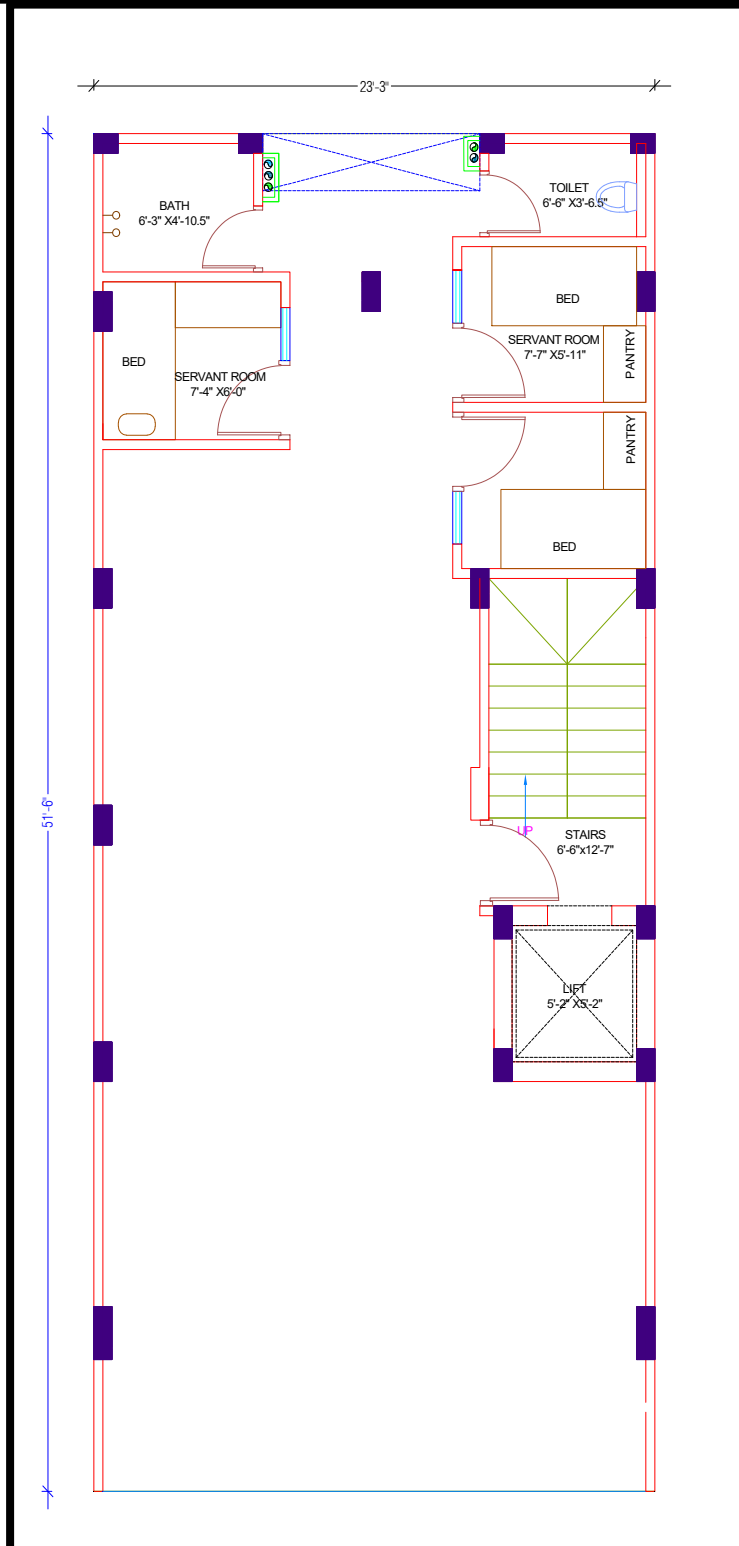

C-03

C-03, HONOR HOMES, SECTOR-89, FARIDABAD

MARKET PLAN

CIVIL WORK	
CEMENT	ULTRATECH
STEEL	RATHI
BRICK	FIRST CLASS
ELECTRICAL WORK	
ELECTRICAL CONDUTE	POLY PACK
ELECTRICAL WIRES	HAVELLS
SWITCH BOARDS	HAVELLS
LIGHTINGS	HAVELLS
BATHROOM	
SANITARY PIPES	ASTRAL
SEWAGE PIPES	ASHIRWAD
BATH FITTINGS	JAQUAR
BATH FIXTURES	HINDWARE
FLOORING	
TILES	LOBBY, KITCHEN, TOILET, BEDROOM
WOODEN	ONE BEDROOM
GRANITE	STAIRCASE

C-03, HONOR HOMES, SECTOR-89, FARIDABAD

MARKET PLAN

ROOMS	
A/C PIPE FITTINGS	MALASIAN WITH INSULATION
PAINT	ASIAN
WALL PAPER	BEDROOM WALL
WOODEN CHOWKHAT	MURANDI/ CHAAP
GLASS	AIS/SANTGOBAIN
POP CEILING	SAKARNI/ AGGARWAL
ALMIRAH	3 BEDROOM
DOORS	FLUSH DOOR WITH VENEER FINISH AND MELAMINE POLISH
ENTRANCE DOORS	FLUSH DOOR WITH VENEER FINISH AND MELAMINE POLISH
DOOR HANDLES	DORMA
KITCHEN	
KITCHEN	SEMI MODULAR WITH LAMINATE FINISH
ADDITIONAL FACILITIES	
ARTIFICIAL GRASS	BALCONY FRONT BALCONY
DOOR PHONE	
CAMERA WIRING	

C-03, HONOR HOMES, SECTOR-89, FARIDABAD

MARKET PLAN

STILT FLOOR PLAN

C-03, HONOR HOMES, SECTOR-89, FARIDABAD

MARKET PLAN

TYPICAL FLOOR PLAN

C-03, HONOR HOMES, SECTOR-89, FARIDABAD

MARKET PLAN

TERRACE FLOOR PLAN

C-03, HONOR HOMES, SECTOR-89, FARIDABAD

HONOR HOMES, SECTOR-89, FARIDABAD