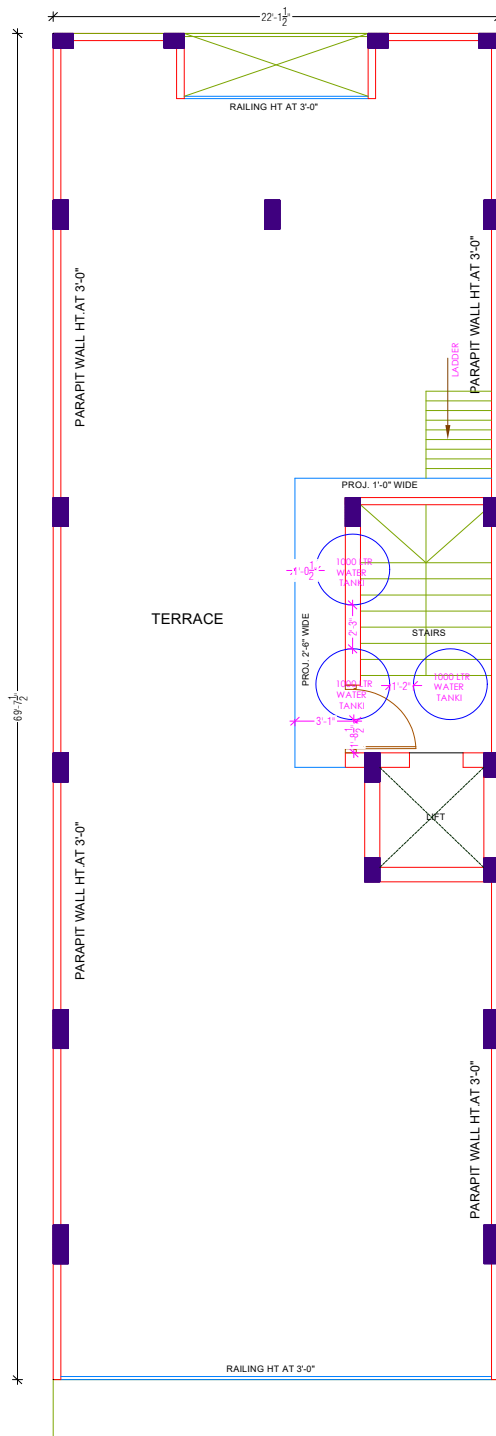

MARKET PLAN

G-42, HONOR HOMES, SECTOR-89, FARIDABAD

G-42, HONOR HOMES, SECTOR-89, FARIDABAD

CIVIL WORK	
CEMENT	ULTRATECH
STEEL	RATHI
BRICK	FIRST CLASS

ELECTRICAL WORK	
ELECTRICAL CONDUITE	POLY PACK
ELECTRICAL WIRES	HAVELLS
SWITCH BOARDS	HAVELLS
LIGHTINGS	HAVELLS

MARKET PLAN

STILT FLOOR PLAN

G-42, HONOR HOMES, SECTOR-89, FARIDABAD

MARKET PLAN

TYPICAL FLOOR PLAN

G-42, HONOR HOMES, SECTOR-89, FARIDABAD

MARKET PLAN

TERRACE FLOOR PLAN

G-42, HONOR HOMES, SECTOR-89, FARIDABAD

C-03, HONOR HOMES, SECTOR-89, FARIDABAD