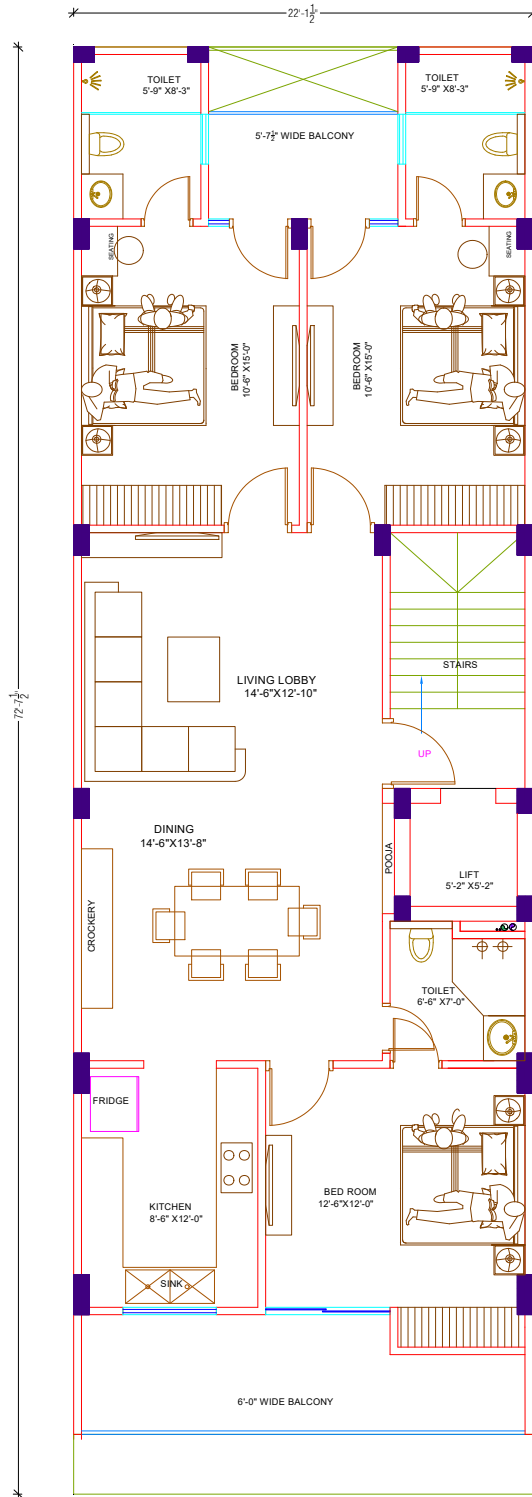

MARKET PLAN

G-42, HONOR HOMES, SECTOR-89, FARIDABAD

G-42, HONOR HOMES, SECTOR-89, FARIDABAD

CIVIL WORK	
CEMENT	ULTRATECH
STEEL	RATHI
BRICK	FIRST CLASS

ELECTRICAL WORK	
ELECTRICAL CONDUITE	POLY PACK
ELECTRICAL WIRES	HAVELLS
SWITCH BOARDS	HAVELLS
LIGHTINGS	HAVELLS

BATHROOM	
SANITARY PIPES	ASTRAL
SEWAGE PIPES	ASHIRWAD
BATH FITTINGS	JAQUAR
BATH FIXTURES	HINDWARE

FLOORING	
TILES	LOBBY, KITCHEN, TOILET, BEDROOM
WOODEN	ONE BEDROOM
GRANITE	STAIRCASE

ROOMS	
A/C PIPE FITTINGS	MALASIAN WITH INSULATION
PAINT	ASIAN
WALL PAPER	BEDROOM WALL
WOODEN CHOWKHAT	MURANDI/ CHAAP
GLASS	AIS/SANTGOBAIN
POP CEILING	SAKARNI/ AGGARWAL
ALMIRAH	3 BEDROOM
DOORS	FLUSH DOOR WITH VENEER FINISH AND MELAMINE POLISH
ENTRANCE DOORS	FLUSH DOOR WITH VENEER FINISH AND MELAMINE POLISH
DOOR HANDLES	DORMA
KITCHEN	
KITCHEN	SEMI MODULAR WITH LAMINATE FINISH
ADDITIONAL FACILITIES	
ARTIFICIAL GRASS	BALCONY FRONT BALCONY
DOOR PHONE	
CAMERA WIRING	

MARKET PLAN

STILT FLOOR PLAN

G-42, HONOR HOMES, SECTOR-89, FARIDABAD

MARKET PLAN

TYPICAL FLOOR PLAN

G-42, HONOR HOMES, SECTOR-89, FARIDABAD

MARKET PLAN

TERRACE FLOOR PLAN